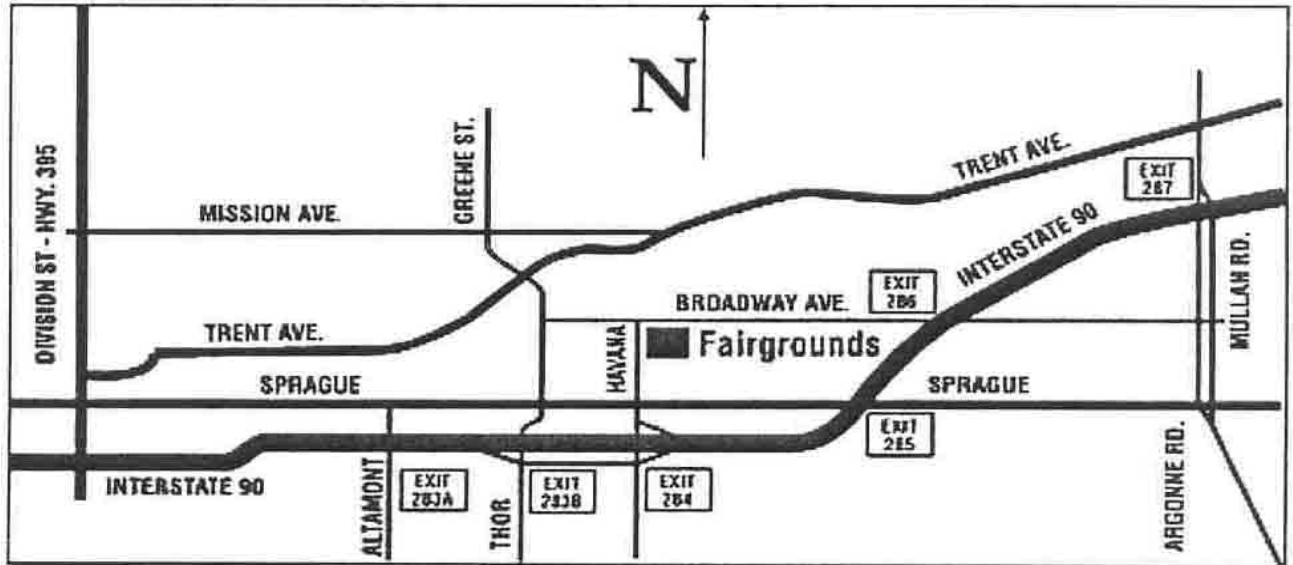

Washington State Quilters, Spokane Chapter

"Carrousel Centennial"
Quilt Show & Merchant Mall
October 16, 17 & 18, 2009

Spokane County Fair & Expo Center
404 N. Havana St., City of Spokane Valley

Traveling on I-90 from the East:

Take Exit 286 (Broadway). Turn right (west) on Broadway, continue to the corner of Broadway and Havana. Turn left (south) to reach to parking entrance.

Traveling on I-90 from the West:

Take Exit 283B (Thor-Freya). Continue to Havana, turn left (north). Continue north. The parking entrance will be on the right. If you reach Broadway, turn around -- you've passed up the parking entrance.

The Quilt Show will be in the main building at the end of the parking entry drive. Handicapped parking is available in the aisle nearest the building and to the left (north) of the entry drive.